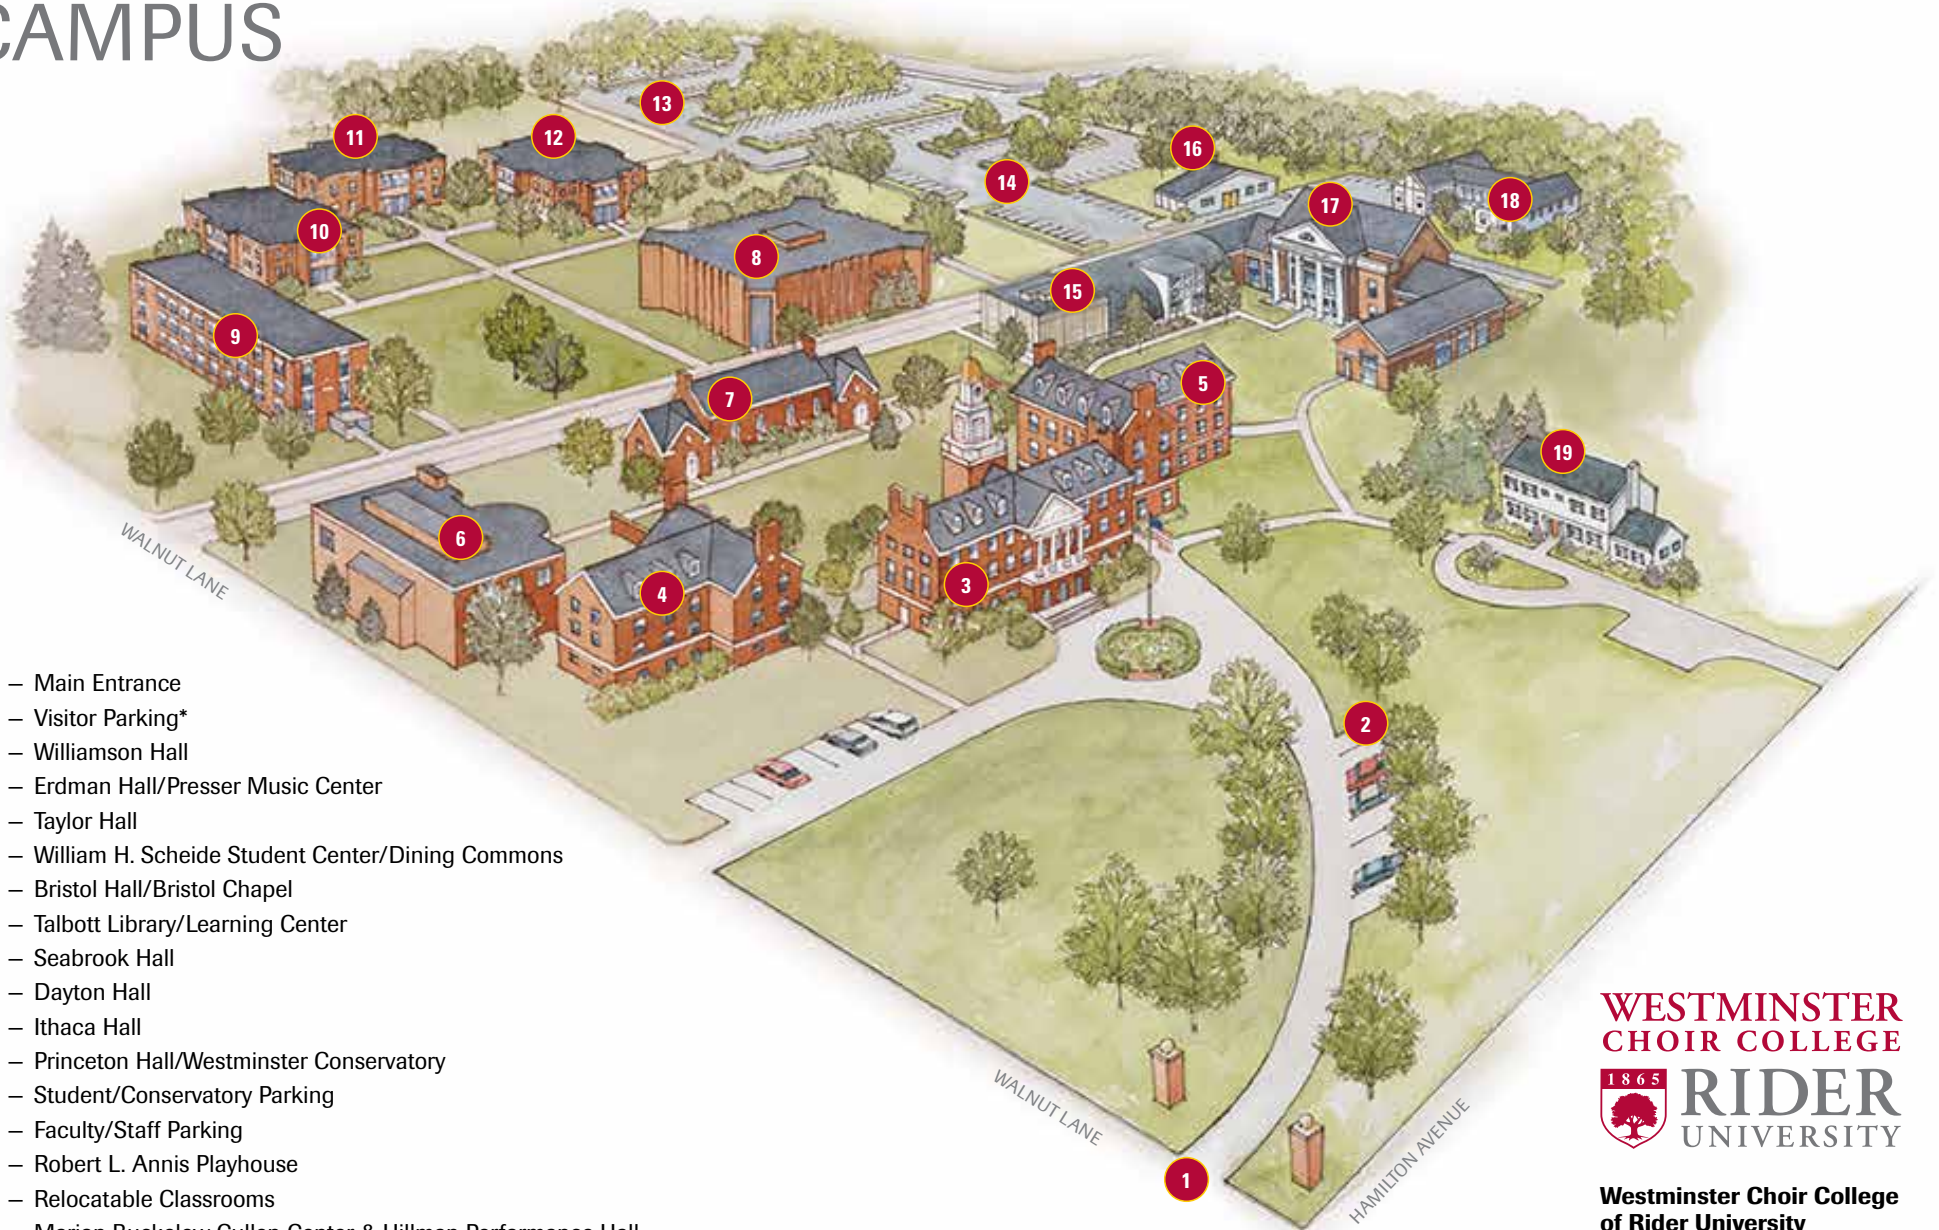

WESTMINSTER CAMPUS

- 1 – Main Entrance
- 2 – Visitor Parking*
- 3 – Williamson Hall
- 4 – Erdman Hall/Presser Music Center
- 5 – Taylor Hall
- 6 – William H. Scheide Student Center/Dining Commons
- 7 – Bristol Hall/Bristol Chapel
- 8 – Talbott Library/Learning Center
- 9 – Seabrook Hall
- 10 – Dayton Hall
- 11 – Ithaca Hall
- 12 – Princeton Hall/Westminster Conservatory
- 13 – Student/Conservatory Parking
- 14 – Faculty/Staff Parking
- 15 – Robert L. Annis Playhouse
- 16 – Relocatable Classrooms
- 17 – Marion Buckelew Cullen Center & Hillman Performance Hall
- 18 – Cottage
- 19 – Hamilton House

* Additional visitor parking is available behind Bristol Hall (#7) and in the Faculty/Staff Parking area (#14)

**Westminster Choir College
of Rider University**
101 Walnut Lane
Princeton, NJ 08540

609-921-7100 (Main)
800-962-4647 (Admissions)

www.rider.edu/wcc