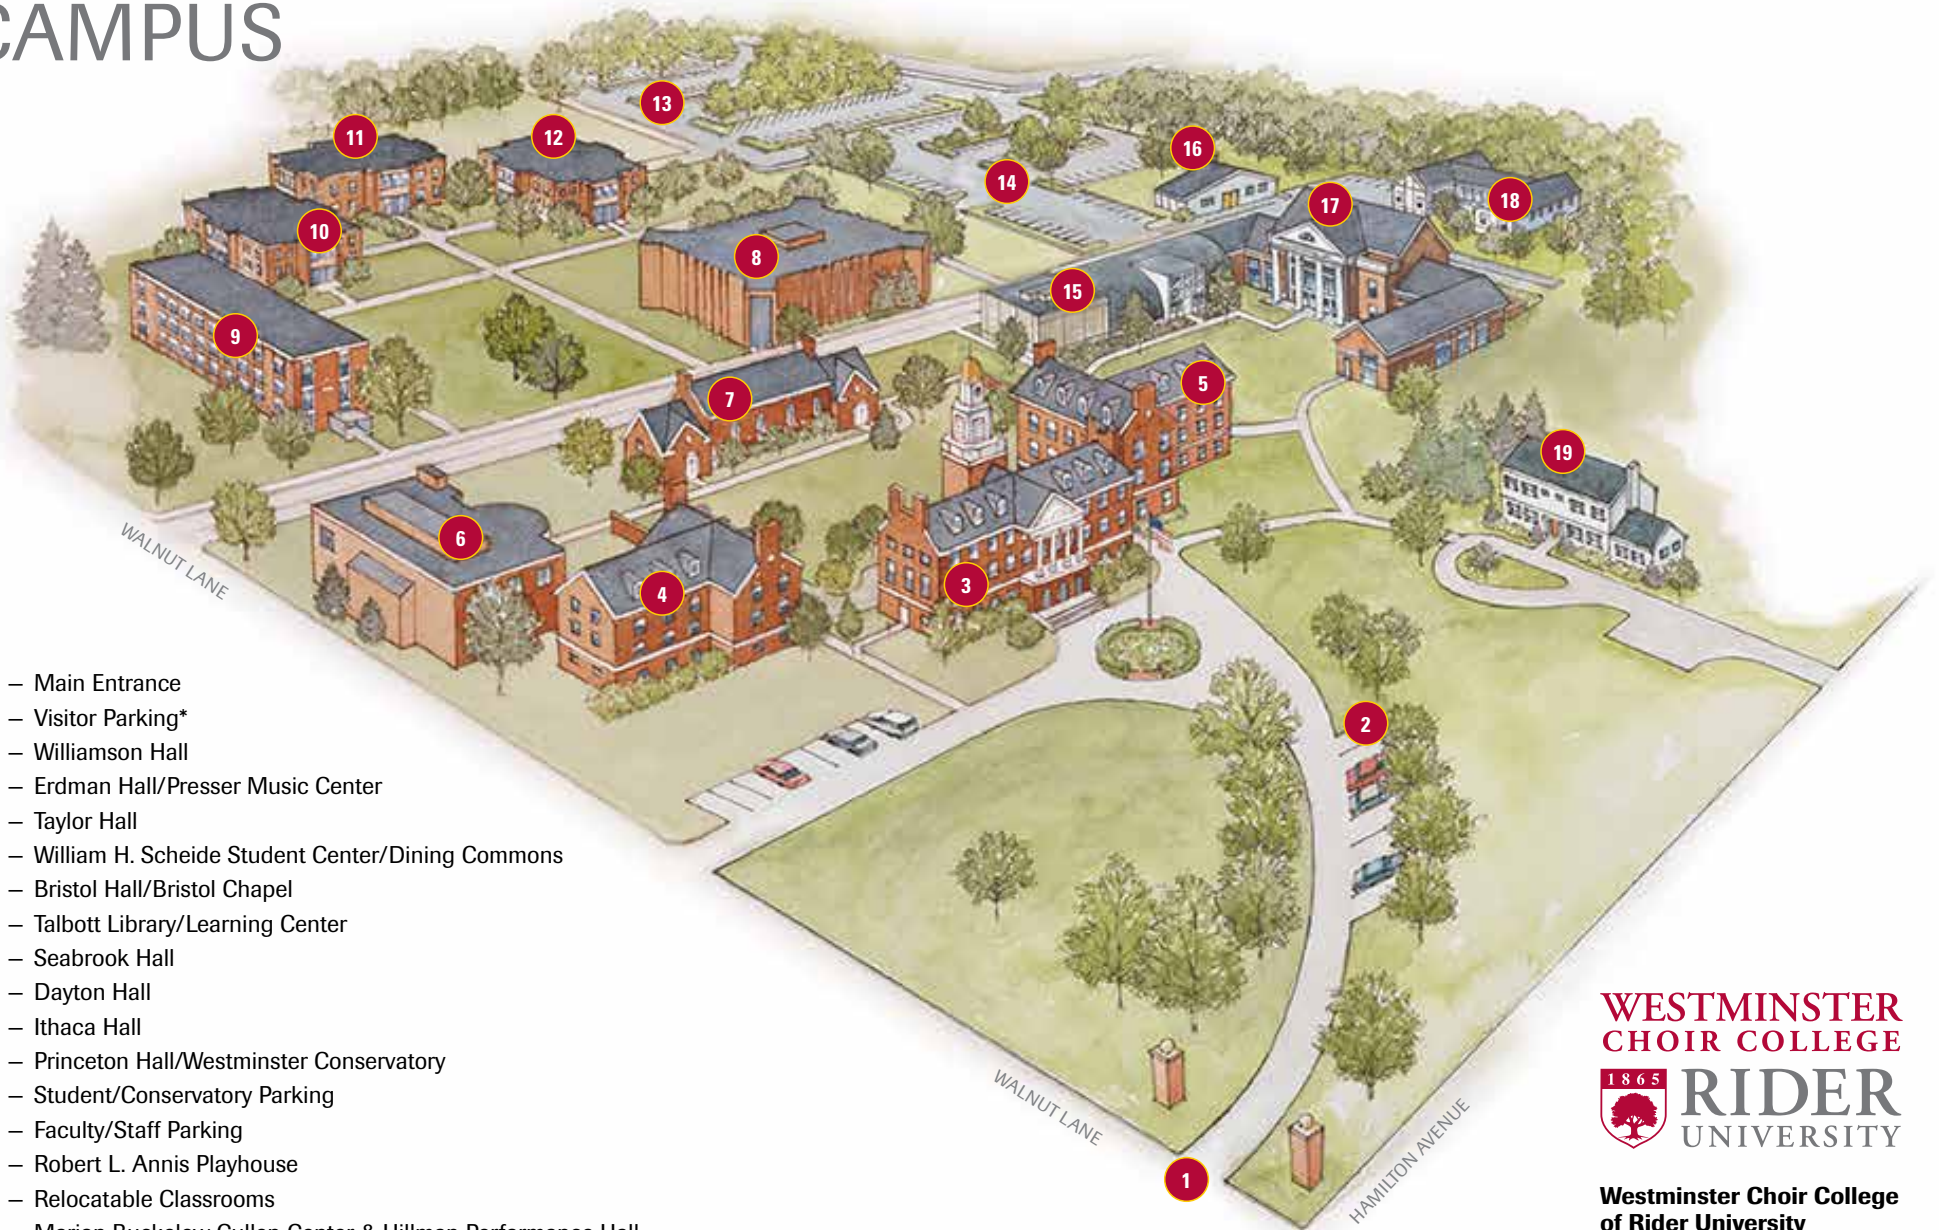

# WESTMINSTER CAMPUS

- 1 – Main Entrance
- 2 – Visitor Parking\*
- 3 – Williamson Hall
- 4 – Erdman Hall/Presser Music Center
- 5 – Taylor Hall
- 6 – William H. Scheide Student Center/Dining Commons
- 7 – Bristol Hall/Bristol Chapel
- 8 – Talbott Library/Learning Center
- 9 – Seabrook Hall
- 10 – Dayton Hall
- 11 – Ithaca Hall
- 12 – Princeton Hall/Westminster Conservatory
- 13 – Student/Conservatory Parking
- 14 – Faculty/Staff Parking
- 15 – Robert L. Annis Playhouse
- 16 – Relocatable Classrooms
- 17 – Marion Buckelew Cullen Center & Hillman Performance Hall
- 18 – Cottage
- 19 – Hamilton House

\* Additional visitor parking is available behind Bristol Hall (#7) and in the Faculty/Staff Parking area (#14)

**WESTMINSTER  
CHOIR COLLEGE**  

**RIDER  
UNIVERSITY**

**Westminster Choir College  
of Rider University**  
 101 Walnut Lane  
 Princeton, NJ 08540